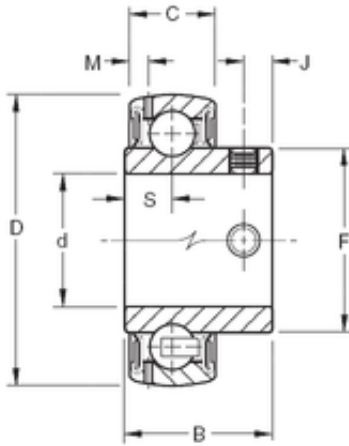

IPH Series PUMP LTD

30,1625 mm x 62 mm x 32,5 mm TIMKEN GYA103RRB Insert Bearings Spherical OD

Bearing No. GYA103RRB

Size	30.1625x62x32.5 mm
Bore Diameter	30,1625 mm
Outer Diameter	62 mm
Width	32,5 mm
d	30,1625 mm
D	62 mm
B	32,5 mm
C	18 mm
F	40,1 mm
J	7,87 mm
M	4,17 mm
S	9,65 mm
Thread (G)	M8X1,25
Weight	0,26 Kg
Basic dynamic load rating (C)	21,8 kN

GYA103RRB Bearing 2D drawings and 3D CAD models